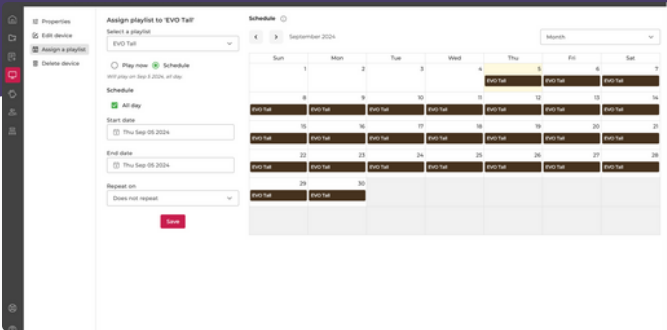

NUITEQ Sho

Intuitive Interface. Remote Connection

- User-friendly interface for remote content management
- 24/7 maintenance and support