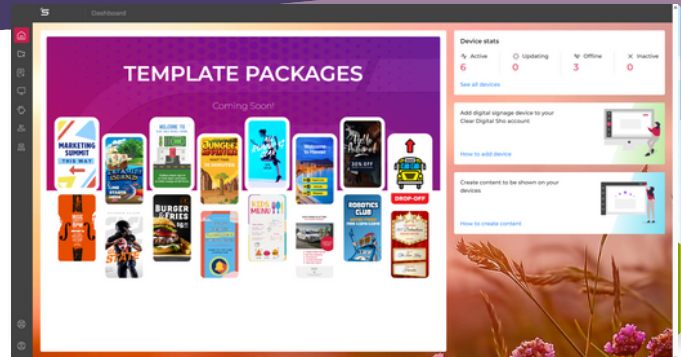

### Remote Content Management System

Introducing Sho, the cloud-based digital signage software that makes it easy to create stunning digital signage displays that connect with your audience. With its intuitive interface, customizable templates, and remote connection, Sho makes it easy to create engaging content and manage your digital signage from wherever you are.

- Effortless Connection**
- Customizable Content**
- Flexible Formatting**
- Impressive Integration**

[www.NUIEQ.com](http://www.NUIEQ.com)

## Intuitive Interface. Remote Connection

- User-friendly interface for remote content management
- 24/7 maintenance and support

- Free templates with easy customization abilities — coming soon
- White Labeling