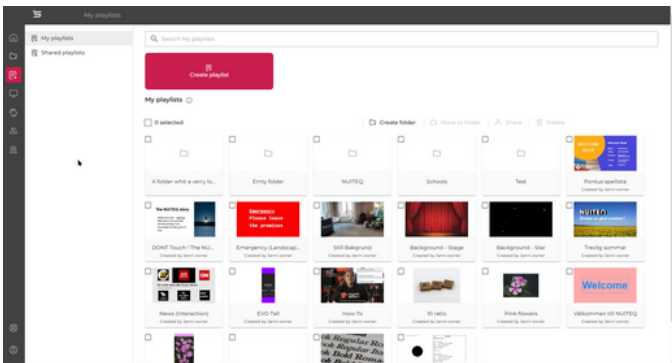

### Remote Content Management System

Introducing Sho, the cloud-based digital signage software that makes it easy to create stunning digital signage displays that connect with your audience. With its intuitive interface, customizable templates, and remote connection, Sho makes it easy to create engaging content and manage your digital signage from wherever you are.

## Intuitive Interface. Remote Connection

- User-friendly interface for remote content management
- 24/7 maintenance and support

- Free templates with easy customization abilities — coming soon
- White Labeling